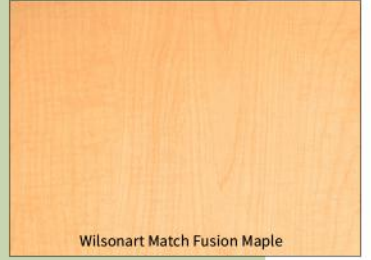

## Dackor Colors

Solid Frosty White 12	S003	11
Solid Crystal White	S010	11
Solid Antique White	S009	109
Solid Crystal Black	S002	6
Solid Cashmere Black 0.5mm	S062	6
Solid Cashmere Black 0.7mm	S063	6
Exact-Match Hard Rock Maple	D002	55
Wilsonart Match Fusion Maple	D001	477
Candlelight	D081	661
New Cappuccino Cherry	D014	319
Noce D' Autore	D052	702
Wild Summer Flame	D005	665
Red Harvest Cherry	D054	353
New Harvest Cherry	D051	353
Jubilee Cherry	D040	707
Walnut Amati	D079	717
Chocolate Cherry	D015	706
Saffron Mahogany	D056	54
Deluxe Chocolate Pear	D018	420
Textured Chocolate Pear	D004	420
Legno Queenston	D043	750
Italian Wenge	D036	391
Ultra Wenge	D075	391
Legno Wenge	D044	391

Info@dackor.com  
 350 E Crown Point Rd #1020  
 Winter Garden, FL 34787

407-654-5013 | dackor.com

Solid Frosty White 12

Solid Crystal White

Solid Antique White

Solid Crystal Black

Solid Cashmere Black 0.5mm

Solid Cashmere Black 0.7mm

Exact-Match Hard Rock Maple

Wilsonart Match Fusion Maple

Candlelight

New Cappuccino Cherry

Noce D' Autore

Wild Summer Flame

Red Harvest Cherry